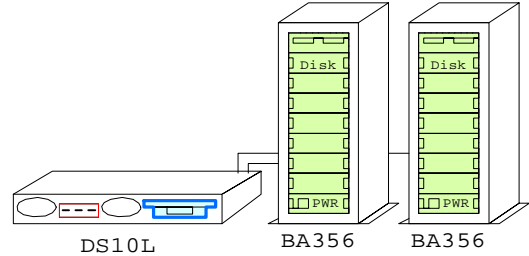

Ethernet
Ethernet

DS10L OpenVMS with External SCSI RAID