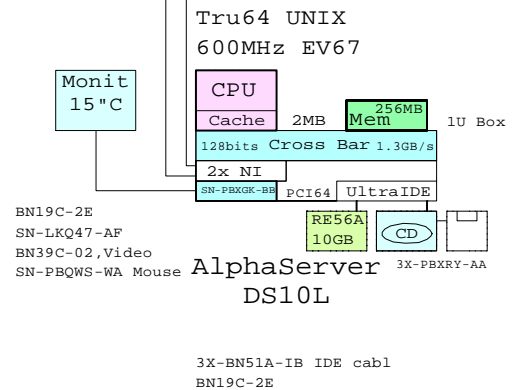

DS10L UNIX, IDE, One-box

Bill of material

Part Number	Qty	Description
1	1	DA-71BAA-DA 1 AS DS10L 67/600 256MB UNIX
1.1	1	3X-PBXRY-AA 1 Diskette/ 24x CD-ROM Combo
1.2	1	3X-RE56A-BA 1 DS10 10GB 7200 IDE-disk drive 1"
1.3	1	SN-PBXGK-BB 1 Elsa Gloria Synergy 8M Video Graphics
2	1	3R-VRQV5-24 1 COMPAQ V55 CLR MON,NH,TCO95
3	1	3X-BN51A-IB 1 One drop DS10L IDE cable
4	1	SN-PBQWS-WA 1 Standard Compaq opal mouse
5	1	BN39C-02 1 1.8 Video Extension Cable ****
6	1	SN-LKQ47-AF 1 102 KEY KYBD, NON-WIN, Finnish
7	2	BN19C-2E 2 PowerCable 240V, C-Europe

www.Compaq.com/golden-eggs
Since:Oct-2000

Bill of material

Part Number	Qty	Description
1	1	DA-71BAA-FA 1 AS DS10L 67/600 1GB UNIX
1.1	1	3X-PBXRY-AA 1 Diskette/ 24x CD-ROM Combo
1.2	1	3X-RE56A-BA 1 DS10 10GB 7200 IDE-disk drive 1"
1.3	1	KZPAC-CB 1 3 Chan. SCSI RAID 8MB UltraW
1.4	1	KZPSC-UB 1 Battery Backup for KZPSC
2	1	DS-BA356-KF 1 Pedestal Storage, UltraW, Single-Bus
2.1	7	DS-RZ1DD-VW 7 9.1GB 10000r UltraSCSI disk
3	1	DS-BA356-KF 1 Pedestal Storage, UltraW, Single-Bus
3.1	7	DS-RZ1DD-VW 7 9.1GB 10000r UltraSCSI disk
4	1	VT510-A4 1 Text Terminal WH Intl No-hemi
5	1	3X-BN51A-IB 1 One drop DS10L IDE cable
6	1	SN-LKQ47-AF 1 102 KEY KYBD, NON-WIN, Finnish
7	4	BN19C-2E 4 PowerCable 240V, C-Europe
8	2	BN37A-02 2 Ultra Cbl VHDCI - VHDCI

This template is included in the present GOLDEN EGGS Software kit.

DS10L UNIX

COMPAQ	06-Feb-2001	GTAUDS10L3
	Matti.Patari@Compaq.com	
AlphaServer DS10L UNIX systems		
GOLDEN EGGS Visuals, Helsinki