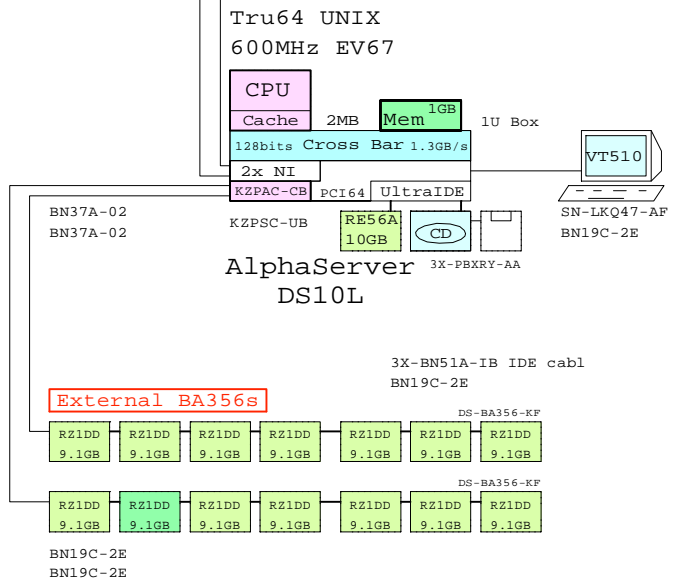

1-2 IDE
disks 3X-RE56A-BA

3X-BN51A-IB
DS10L IDE cable kit

AlphaServer
DS10L

3X-BN50A-05 SCSI cb1-drop
3X-BN50A-02 SCSI cb2-drop

Ethernet
Ethernet

DS10L UNIX with External SCSI RAID

DS10L UNIX, SCSI, One-box

Bill of material

Part Number	Qty	Description
1	1	DA-71BAA-EA 1 AS DS10L 67/600 512MB UNIX
1.1	2	DS-RZ3EF-WA 2 18.2GB 10krRPM Ultra3 SCSI Disk
1.2	1	KZPBA-CA 1 PCI to UltraSCSI Adapter UWSE
2	1	VT510-A4 1 Text Terminal WH Intl No-hemi
3	1	3X-BN50A-02 1 Two drop SCSI cable, LED
4	1	SN-LKQ47-AF 1 102 KEY KYBD, NON-WIN, Finnish
5	2	BN19C-2E 2 PowerCable 240V, C-Europe