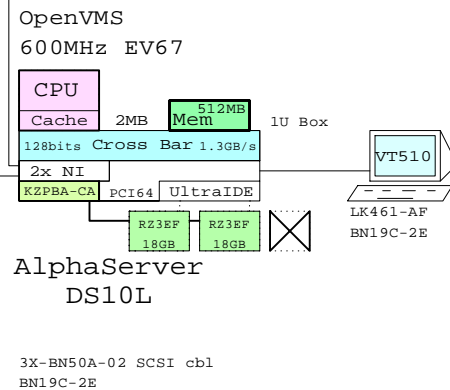

DS10L UNIX

Ethernet
Ethernet

DS10L OpenVMS with External SCSI RAID

DS10L OpenVMS, SCSI, One-box

Bill of material

Part Number	Qty	Description
DY-71BAA-EA	1	AS DS10L 67/600 512MB OpenVMS
DS-RZ3EF-WA	2	18.2GB 10krPM Ultra3 SCSI Disk
KZPBA-CA	1	PCI to UltraSCSI Adapter UWSE
VT510-A4	1	Text Terminal WH Intl No-hemi
3X-BN50A-02	1	Two drop SCSI cable, LED
BN19C-2E	2	PowerCable 240V, C-Europe
LK461-AF	1	VMS STYLE KEYBOARD, Fin/Swed