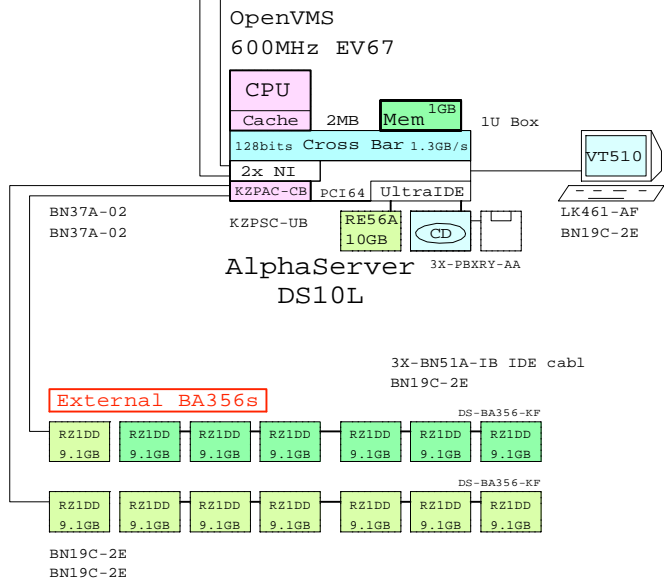

DS10L UNIX

Ethernet
Ethernet

DS10L OpenVMS with External SCSI RAID

DS10L OpenVMS, SCSI, One-box

Bill of material

Part Number	Qty	Description
DY-71BAA-EA	1	AS DS10L 67/600 512MB OpenVMS
DS-RZ3EF-WA	2	18.2GB 10krPM Ultra3 SCSI Disk
KZPBA-CA	1	PCI to UltraSCSI Adapter UWSE
VT510-A4	1	Text Terminal WH Intl No-hemi
3X-BN50A-02	1	Two drop SCSI cable, LED
BN19C-2E	2	PowerCable 240V, C-Europe
LK461-AF	1	VMS STYLE KEYBOARD, Fin/Swed