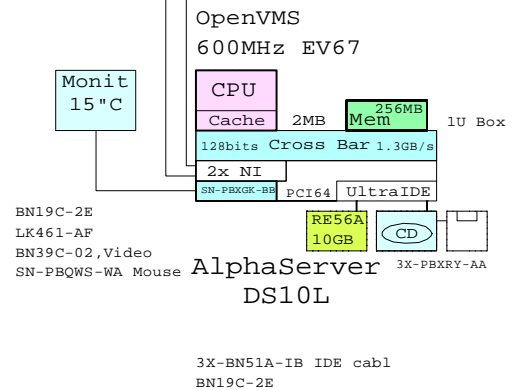

DS10L OpenVMS, IDE, One-box

Bill of material

Part Number	Qty	Description
DY-71BAA-DA	1	AS DS10L 67/600 256MB OpenVMS
3X-PBXRY-AA	1	Diskette/ 24x CD-ROM Combo
3X-RE56A-BA	1	DS10 10GB 7200 IDE-disk drive 1"
SN-PBXGK-BB	1	Elsa Gloria Synergy 8M Video Graphics
3R-VRQV5-24	1	COMPAQ V55 CLR MON,NH,TCO95
3X-BN51A-IB	1	One drop DS10L IDE cable
SN-PBQWS-WA	1	Standard Compaq opal mouse
BN19C-02	1	1.8 Video Extension Cable ****
BN19C-2E	2	PowerCable 240V, C-Europe
LK461-AF	1	VMS STYLE KEYBOARD, Fin/Swed

www.Compaq.com/golden-eggs
Since:Oct-2000

Bill of material

Part Number	Qty	Description
DY-71BAA-FA	1	AS DS10L 67/600 1GB OpenVMS
3X-PBXRY-AA	1	Diskette/ 24x CD-ROM Combo
3X-RE56A-BA	1	DS10 10GB 7200 IDE-disk drive 1"
KZPAC-CB	1	3 Chan. SCSI RAID 8MB UltraW
KZPSC-UB	1	Battery Backup for KZPSC
DS-BA356-KF	1	Pedestal Storage, UltraW, Single-Bus
DS-RZ1DD-VW	7	9.1GB 10000r UltraSCSI disk
DS-BA356-KF	1	Pedestal Storage, UltraW, Single-Bus
DS-RZ1DD-VW	7	9.1GB 10000r UltraSCSI disk
VT510-A4	1	Text Terminal WH Intl No-hemi
3X-BN51A-IB	1	One drop DS10L IDE cable
BN19C-2E	4	PowerCable 240V, C-Europe
BN37A-02	2	Ultra Cbl VHDCI - VHDCI
LK461-AF	1	VMS STYLE KEYBOARD, Fin/Swed

This template is included in the present GOLDEN EGGS Software kit.

DS10L OVMS

COMPAQ	06-Feb-2001	GTAVDS10L3
	Matti.Patari@Compaq.com	
AlphaServer DS10L OVMS systems		
GOLDEN EGGS Visuals, Helsinki