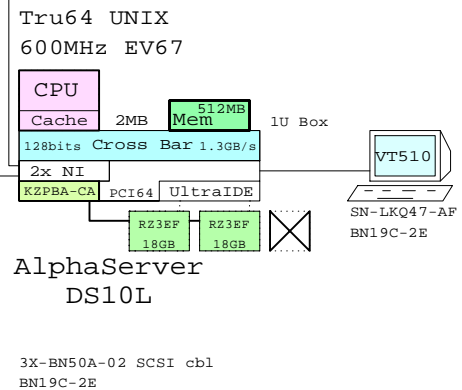

1-2 IDE
disks 3X-RE56A-BA

3X-BN51A-IB
DS10L IDE cable kit

AlphaServer
DS10L

3X-BN50A-05 SCSI cb1-drop
3X-BN50A-02 SCSI cb2-drop

Ethernet
Ethernet

DS10L UNIX with External SCSI RAID

DS10L UNIX, SCSI, One-box

Bill of material

Part Number	Qty	Description
1	1	DA-71BAA-EA 1 AS DS10L 67/600 512MB UNIX
1.1	2	DS-RZ3EF-WA 2 18.2GB 10krRPM Ultra3 SCSI Disk
1.2	1	KZPBA-CA 1 PCI to UltraSCSI Adapter UWSE
2	1	VT510-A4 1 Text Terminal WH Intl No-hemi
3	1	3X-BN50A-02 1 Two drop SCSI cable, LED
4	1	SN-LKQ47-AF 1 102 KEY KYBD, NON-WIN, Finnish
5	2	BN19C-2E 2 PowerCable 240V, C-Europe