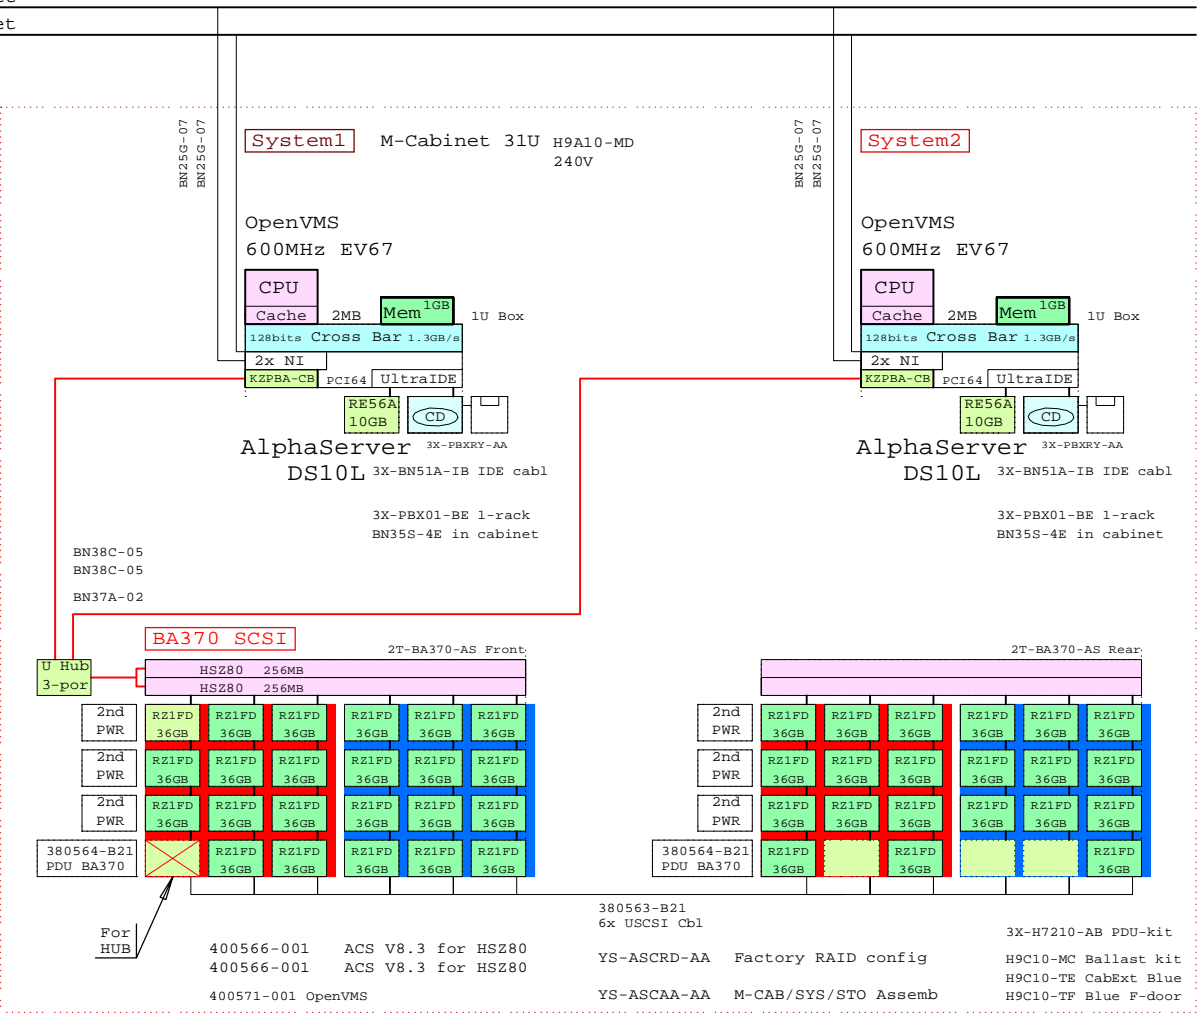

DS10L OpenVMS Cluster with in-cabinet RAID storage

Ethernet
Ethernet

BOM for this cabinet system

Part Number	Qty	Description
H9A10-MD	1	M-Series Cab,H9A10,Blue,240V 31U
1.1	2T-BA370-AR	1 BA370 shelf_slides Rear RackMount
1.1.1	380564-B21	1 Power Distribution Unit RA8k/7k
1.1.2	380565-B21	3 Power Suply 180W Hot Plug SBB
1.1.3	DS-RZ1FD-VW	21 36GB 10000r UltraSCSI Disk
1.2	2T-BA370-AS	1 BA370 shelf_slides Front RackMount
1.2.1	380564-B21	1 Power Distribution Unit RA8k/7k
1.2.2	380565-B21	3 Power Suply 180W Hot Plug SBB
1.2.3	400565-B21	2 Ultra Opt.1 cont w 2x128MB cache HSZ80
1.2.4	DS-DWZZH-03	1 Uscsi Act hub 0 SE:3/Dif 3.5" SBB
1.2.5	DS-RZ1FD-VW	23 36GB 10000r UltraSCSI Disk
1.3	380563-B21	1 Set of six USCSI cables
1.4	3X-H7210-AB	1 PDU Fan Cable mgt kit Europe
1.5	3X-PBX01-BB	2
1.6	400566-001	2 HSZ80 Controller Software ACS V8.3
1.7	400571-001	1 Ultra opt OS Software OpenVMS
1.8	BN25G-07	4 17-03212-05 8MP-8MP PATCH CBL
1.9	BN35S-4E	2 PowerCord C13 to C14, Non US
1.10	BN37A-02	1 Ultra Cbl VHDCI - VHDCI
1.11	BN38C-05	2 Ultra Cbl VHDCI - 68HD
1.12	DY-71BAA-FA	1 AS DS10L 67/600 1GB OpenVMS
1.12.1	3X-BN51A-IB	1 One drop DS10L IDE cable
1.12.2	3X-PBXRY-AA	1 Diskette/ 24x CD-ROM Combo
1.12.3	3X-RE56A-BA	1 DS10 10GB 7200 IDE-disk drive 1"
1.12.4	KZPBA-CB	1 PCI to UltraSCSI Adapter UWdif
1.13	DY-71BAA-FA	1 AS DS10L 67/600 1GB OpenVMS
1.13.1	3X-BN51A-IB	1 One drop DS10L IDE cable
1.13.2	3X-PBXRY-AA	1 Diskette/ 24x CD-ROM Combo
1.13.3	3X-RE56A-BA	1 DS10 10GB 7200 IDE-disk drive 1"
1.13.4	KZPBA-CB	1 PCI to UltraSCSI Adapter UWdif
1.14	H9C10-MC	1 Ballast Kit for cabinets
1.15	H9C10-TE	1 Rear cab extender for H9A10 Blue
1.16	H9C10-TF	1 FrontDoorKit Blue for H9A10
1.17	YS-ASCAA-AA	1 M-CAB/SYS/STO Assembly
1.18	YS-ASCRD-AA	1 Factory configured RAID sets of BA370

www.Compaq.com/golden-eggs
Since:Oct-2000

COMPAQ	08-Nov-2000	GTAVDS10L4
	Matti.Patari@Compaq.com	

AlphaServer DS10L OVMS Cluster
GOLDEN EGGS Visuals, Helsinki

This template is included in the present GOLDEN EGGS Software kit.

DS10L OVMS