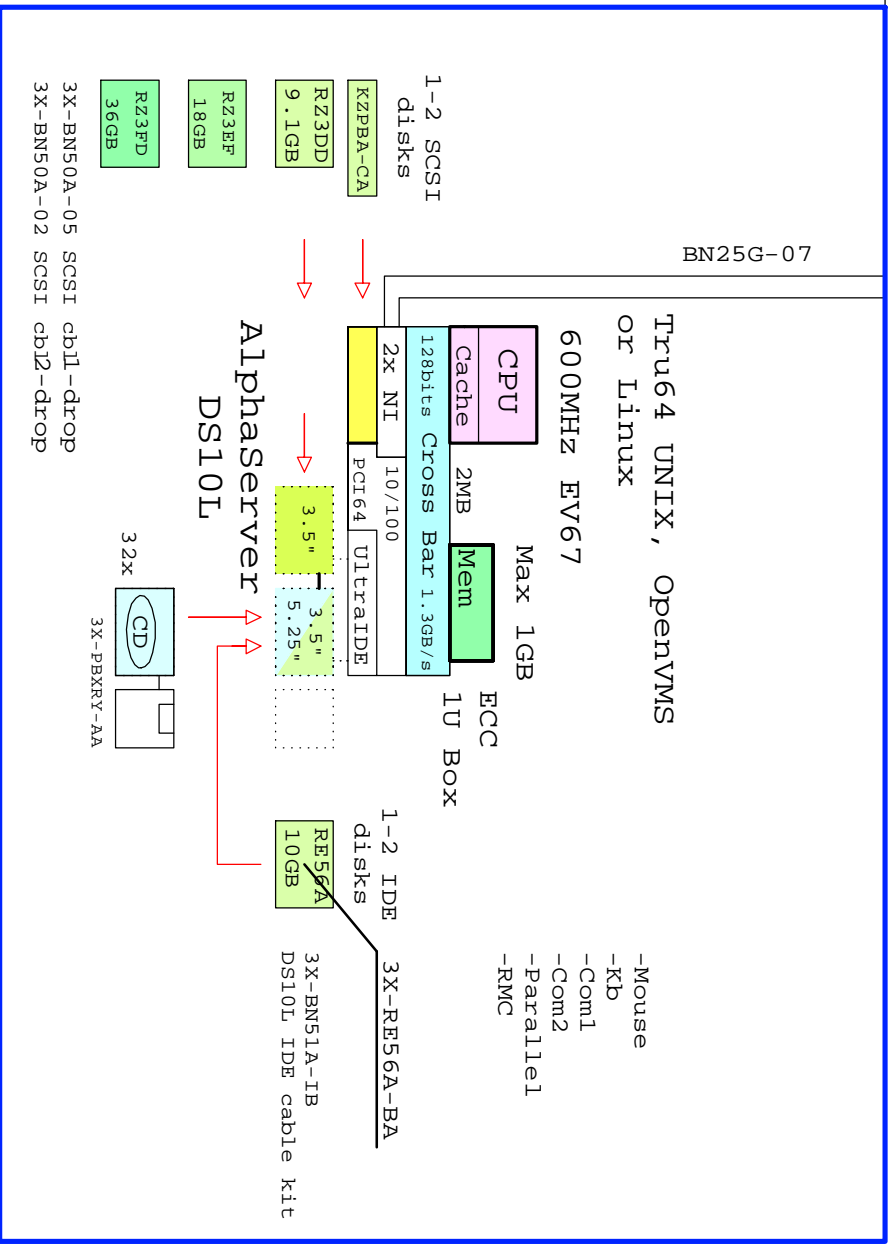

1. **Mandatory options:**
2. System Disk, IDE or SCSI
   - Drop cable

Licenses included:

- Tru64 UNIX V4.0F, Base license, 2-user Base license, Server Extension license, and Internet Access Software license and Netscape's Enterprise Server.

OpenVMS V7.2-1, Base license and DIGITAL Enterprise Integration Package.

	@600MHz	@466MHz
SPECint95	35	24
SPECfp95	56	47

Software Processor Code: **E**

COMPAQ	
19-Dec-2000	GEADS10L2
Matti.Patarri@compaq.com	

AlphaServer DS10L 600MHz Syst.
GOLDEN EGGS Visuals, Helsinki

DS10L