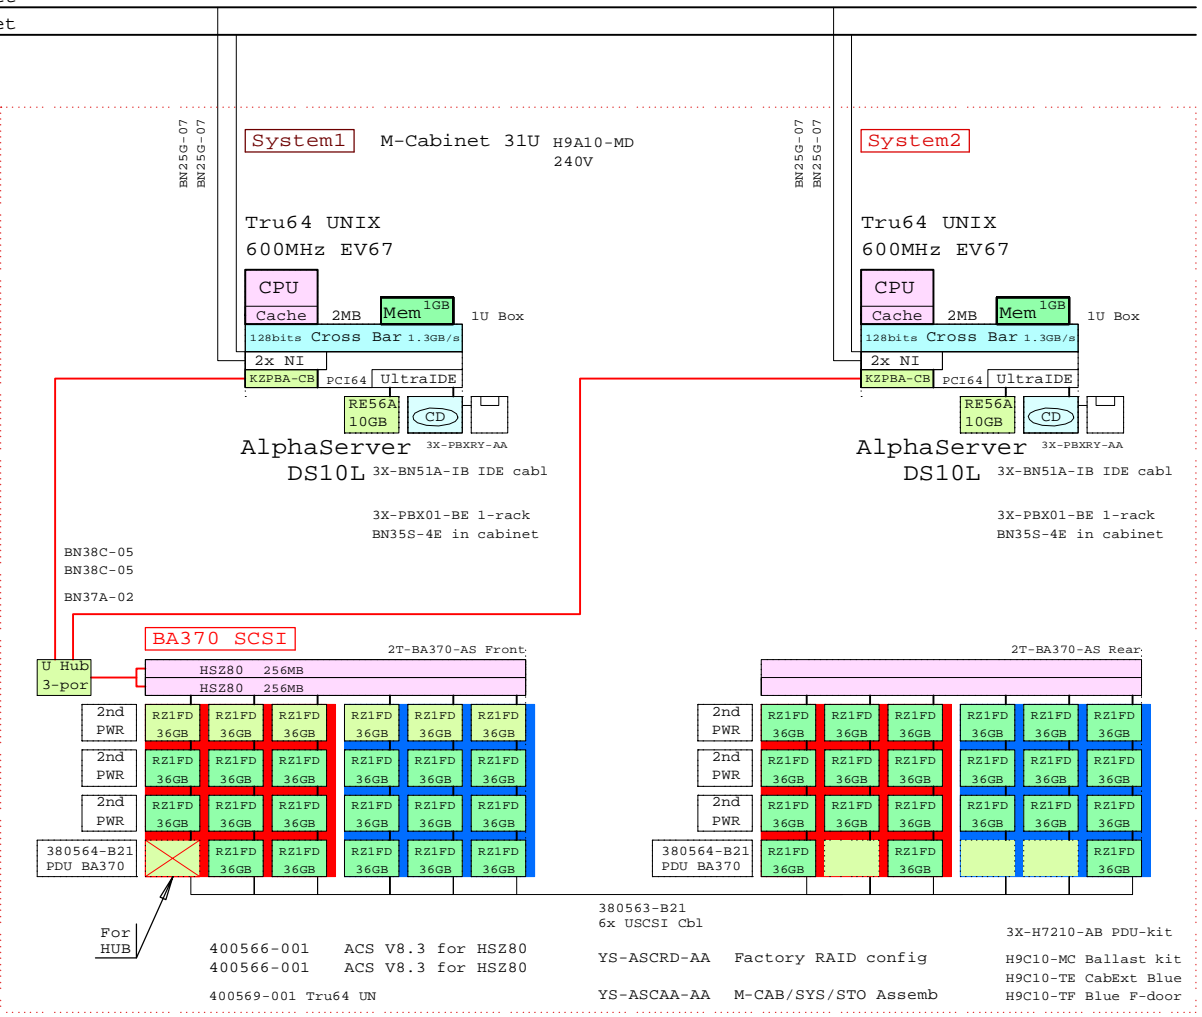

DS10L UNIX Cluster with in-cabinet RAID storage

Ethernet
Ethernet

BOM for this cabinet system

Part Number	Qty	Description
H9A10-MD	1	M-Series Cab,H9A10,Blue,240V 31U
1.1	2T-BA370-AR	1 BA370 shelf,slides Rear RackMount
1.1.1	380564-B21	1 Power Distribution Unit RA8k/7k
1.1.2	380565-B21	3 Power Suply 180W Hot Plug SBB
1.1.3	DS-RZ1FD-VW	21 36GB 10000r UltraSCSI Disk
1.2	2T-BA370-AS	1 BA370 shelf,slides Front RackMount
1.2.1	380564-B21	1 Power Distribution Unit RA8k/7k
1.2.2	380565-B21	3 Power Suply 180W Hot Plug SBB
1.2.3	400565-B21	2 Ultra Opt.1 cont w 2x128MB cache HSZ80
1.2.4	DS-DWZ2H-03	1 Uscsi Act hub 0 SE:3/Dif 3.5" SBB
1.2.5	DS-RZ1FD-VW	23 36GB 10000r UltraSCSI Disk
1.3	380563-B21	1 Set of six USCSI cables
1.4	3X-H7210-AB	1 PDU Fan Cable mgt kit Europe
1.5	3X-PBX01-BB	2
1.6	400566-001	2 HSZ80 Controller Software ACS V8.3
1.7	400569-001	1 Ultra opt OS Software Tru64 UNIX
1.8	BN25G-07	4 17-03212-05 8MP-8MP PATCH CBL
1.9	BN35S-4E	2 PowerCord C13 to C14, Non US
1.10	BN37A-02	1 Ultra Cbl VHDCI - VHDCI
1.11	BN38C-05	2 Ultra Cbl VHDCI - 68HD
1.12	DA-71BAA-FA	1 AS DS10L 67/600 1GB UNIX
1.12.1	3X-BN51A-IB	1 One drop DS10L IDE cable
1.12.2	3X-PBXRY-AA	1 Diskette/ 24x CD-ROM Combo
1.12.3	3X-RE56A-BA	1 DS10 10GB 7200 IDE-disk drive 1"
1.12.4	KZPBA-CB	1 PCI to UltraSCSI Adapter UWdif
1.13	DA-71BAA-FA	1 AS DS10L 67/600 1GB UNIX
1.13.1	3X-BN51A-IB	1 One drop DS10L IDE cable
1.13.2	3X-PBXRY-AA	1 Diskette/ 24x CD-ROM Combo
1.13.3	3X-RE56A-BA	1 DS10 10GB 7200 IDE-disk drive 1"
1.13.4	KZPBA-CB	1 PCI to UltraSCSI Adapter UWdif
1.14	H9C10-MC	1 Ballast Kit for cabinets
1.15	H9C10-TE	1 Rear cab extender for H9A10 Blue
1.16	H9C10-TF	1 FrontDoorKit Blue for H9A10
1.17	YS-ASCAA-AA	1 M-CAB/SYS/STO Assembly
1.18	YS-ASCRD-AA	1 Factory configured RAID sets of BA370

www.Compaq.com/golden-eggs
Since:Oct-2000

COMPAQ	08-Nov-2000	GTAUDS10L4
	Matti.Patari@Compaq.com	

AlphaServer DS10L UNIX Cluster
GOLDEN EGGS Visuals, Helsinki

This template is included in the present GOLDEN EGGS Software kit.

DS10L UNIX