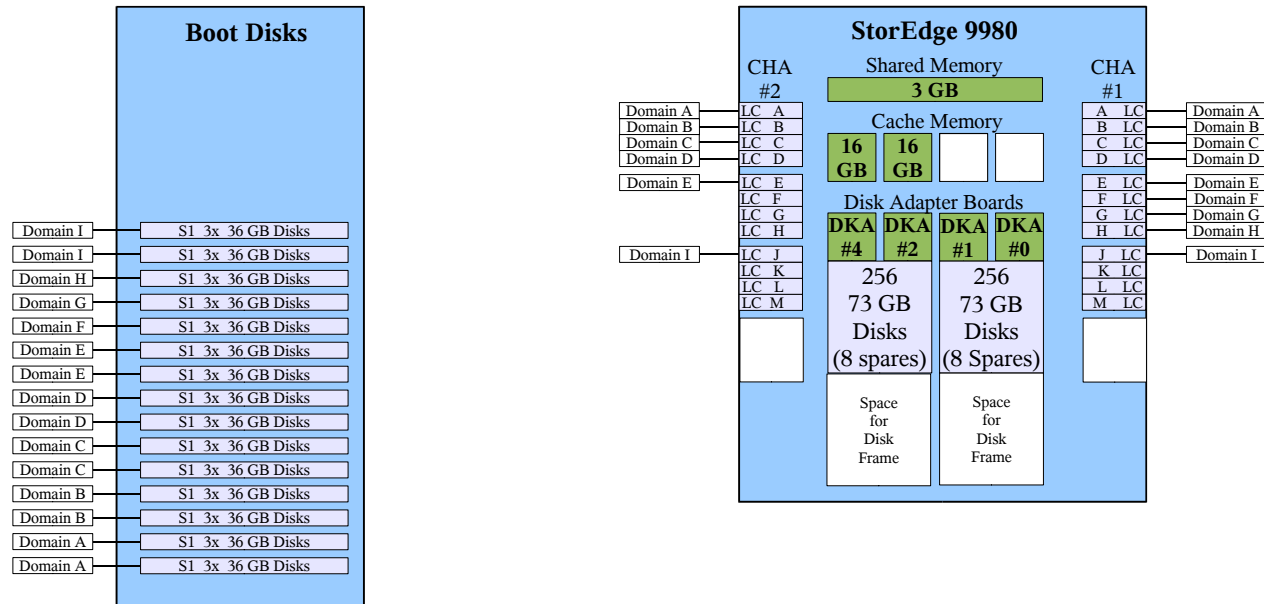

*has mirror of same size for backup

Back

Front

Storage Conectivity

Domain A

Domain B

Site Plan

Parts for Sun Fire 15K & 12K Servers

1.2 GHz

1050 MHz

PCI Slot Options

Memory Modules

7053A 7051A 7056A

SCSI Cables

HD68 - HD68

X3810A
HD68-HD68
4 meters