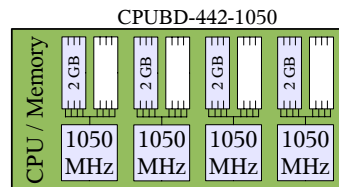

Back

Front

Sun Fire 12K Server

| Domain | Use | CPUs | Memory | Usable Disk |
|--------------|------------|-----------|--------------|---------------|
| A | Production | 12 | 24 GB | 290 GB* |
| B | Production | 8 | 16 GB | 608 GB* |
| C | Production | 8 | 16 GB | 524 GB* |
| D | Production | 8 | 16 GB | 276 GB* |
| Total | | 36 | 72 GB | 1.8 TB |

*has mirror of same size for backup

Back

Front

Storage Conectivity

Domain A

Domain B

Site Plan

Parts for Sun Fire 15K & 12K Servers

1.2 GHz

1050 MHz

PCI Slot Options

Memory Modules

7053A 7051A 7056A

SCSI Cables

HD68 - HD68

X3810A
HD68-HD68
4 meters