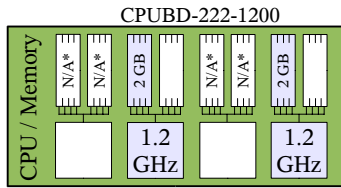

Back

Front

Sun Fire 12K Server

| Domain | Use | CPUs | Memory | Usable Disk |
|--------------|------------|-----------|--------------|---------------|
| A | Production | 12 | 24 GB | 290 GB* |
| B | Production | 8 | 16 GB | 608 GB* |
| C | Production | 8 | 16 GB | 524 GB* |
| D | Production | 8 | 16 GB | 276 GB* |
| Total | | 36 | 72 GB | 1.8 TB |

*has mirror of same size for backup

Back

Front

Storage Conectivity

Domain A

Domain B

Site Plan

Parts for Sun Fire 15K & 12K Servers

1.2 GHz

1050 MHz

PCI Slot Options

Memory Modules

7053A 7051A 7056A

SCSI Cables

HD68 - HD68

X3810A
HD68-HD68
4 meters