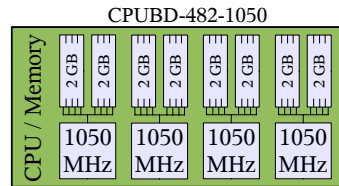

*has mirror of same size for backup

Back

Front

Storage Conectivity

Domain A

Domain B

Site Plan

Parts for Sun Fire 15K & 12K Servers

1.2 GHz

1050 MHz

PCI Slot Options

Memory Modules

7053A 7051A 7056A

SCSI Cables

HD68 - HD68

X3810A
HD68-HD68
4 meters