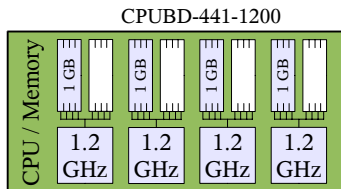

Back

Front

Sun Fire 12K Server

| Domain | Use | CPUs | Memory | Usable Disk |
|--------------|------------|-----------|--------------|---------------|
| A | Production | 12 | 24 GB | 290 GB* |
| B | Production | 8 | 16 GB | 608 GB* |
| C | Production | 8 | 16 GB | 524 GB* |
| D | Production | 8 | 16 GB | 276 GB* |
| Total | | 36 | 72 GB | 1.8 TB |

*has mirror of same size for backup

Back

Front

Storage Conectivity

Domain A

Domain B

Site Plan

Parts for Sun Fire 15K & 12K Servers

1.2 GHz

1050 MHz

PCI Slot Options

Memory Modules

7053A 7051A 7056A

SCSI Cables

HD68 - HD68

X3810A
HD68-HD68
4 meters