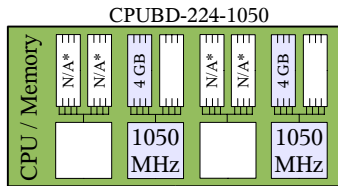

Back

Front

Sun Fire 12K Server

| Domain | Use | CPUs | Memory | Usable Disk |
|--------------|------------|-----------|--------------|---------------|
| A | Production | 12 | 24 GB | 290 GB* |
| B | Production | 8 | 16 GB | 608 GB* |
| C | Production | 8 | 16 GB | 524 GB* |
| D | Production | 8 | 16 GB | 276 GB* |
| Total | | 36 | 72 GB | 1.8 TB |

*has mirror of same size for backup

Back

Front

Storage Conectivity

Domain A

Domain B

Site Plan

Parts for Sun Fire 15K & 12K Servers

1.2 GHz

1050 MHz

PCI Slot Options

Memory Modules

7053A 7051A 7056A

SCSI Cables

HD68 - HD68

X3810A
HD68-HD68
4 meters