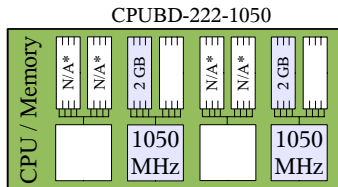

Back

Front

Sun Fire 12K Server

| Domain | Use | CPUs | Memory | Usable Disk |
|--------------|------------|-----------|--------------|---------------|
| A | Production | 12 | 24 GB | 290 GB* |
| B | Production | 8 | 16 GB | 608 GB* |
| C | Production | 8 | 16 GB | 524 GB* |
| D | Production | 8 | 16 GB | 276 GB* |
| Total | | 36 | 72 GB | 1.8 TB |

*has mirror of same size for backup

Back

Front

Storage Conectivity

Domain A

Domain B

Site Plan

Parts for Sun Fire 15K & 12K Servers

1.2 GHz

1050 MHz

PCI Slot Options

Memory Modules

7053A 7051A 7056A

SCSI Cables

HD68 - HD68

X3810A
HD68-HD68
4 meters

X979A
HD68-HD68
12 meters

VHDCI - HD68

X3830A
VHDCI-HD68
4 meters

X3831A
VHDCI-HD68
10 meters

VHDCI - VHDCI

X3830B
VHDCI-VHDCI
4 meters

X3831B
VHDCI-VHDCI
10 meters

Fibre Cables