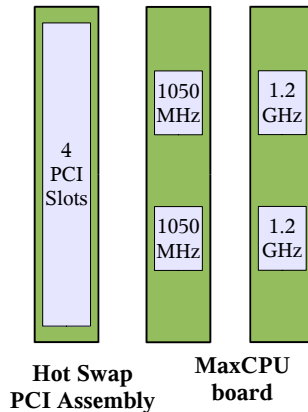

Back

Front

Sun Fire 12K Server

| Domain | Use | CPUs | Memory | Usable Disk |
|--------------|------------|-----------|--------------|---------------|
| A | Production | 12 | 24 GB | 290 GB* |
| B | Production | 8 | 16 GB | 608 GB* |
| C | Production | 8 | 16 GB | 524 GB* |
| D | Production | 8 | 16 GB | 276 GB* |
| Total | | 36 | 72 GB | 1.8 TB |

*has mirror of same size for backup

Back

Front

Storage Conectivity

Domain A

Domain B

Site Plan

Parts for Sun Fire 15K & 12K Servers

1.2 GHz

1050 MHz

PCI Slot Options

Memory Modules

7053A 7051A 7056A

SCSI Cables

HD68 - HD68

X3810A
HD68-HD68
4 meters

X979A
HD68-HD68
12 meters

VHDCI - HD68

X3830A
VHDCI-HD68
4 meters

X3831A
VHDCI-HD68
10 meters

VHDCI - VHDCI

X3830B
VHDCI-VHDCI
4 meters

X3831B
VHDCI-VHDCI
10 meters

Fibre Cables