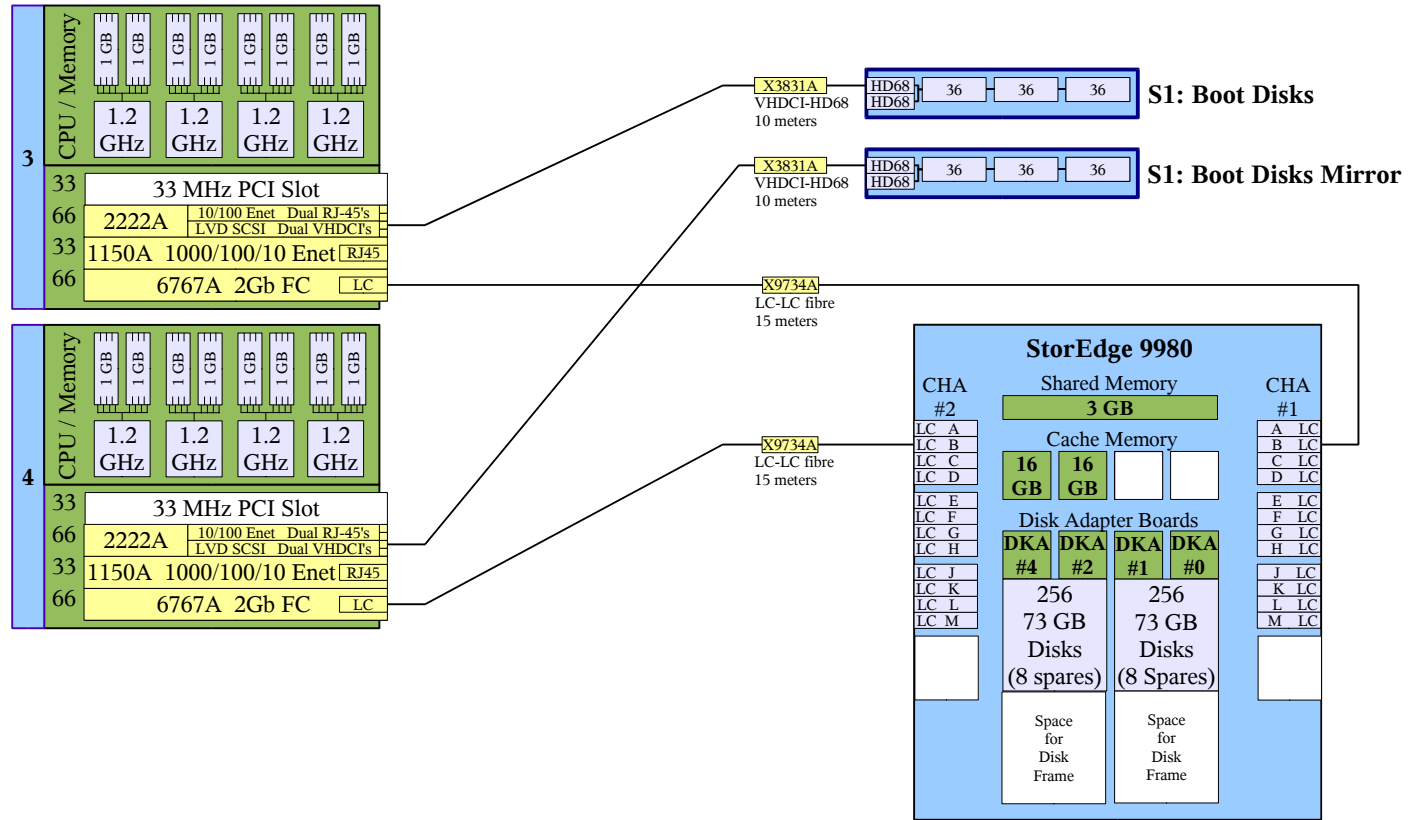

*has mirror of same size for backup

Back

Front

Storage Conectivity

Domain A

Domain B

Site Plan

Parts for Sun Fire 15K & 12K Servers

1.2 GHz

1050 MHz

PCI Slot Options

Memory Modules

7053A 7051A 7056A

SCSI Cables

HD68 - HD68

X3810A
HD68-HD68
4 meters

X979A
HD68-HD68
12 meters

VHDCI - HD68

X3830A
VHDCI-HD68
4 meters

X3831A
VHDCI-HD68
10 meters

VHDCI - VHDCI

X3830B
VHDCI-VHDCI
4 meters

X3831B
VHDCI-VHDCI
10 meters

Fibre Cables

SC - SC Fibre

X9715A
SC-SC fibre
5 meters

X978A
SC-SC fibre
15 meters

X9735A
SC-SC fibre
25 meters

SC - LC Fibre

X9723A
SC-LC fibre
5 meters

X9724A
SC-LC fibre
15 meters

X9735A
SC-LC fibre
25 meters