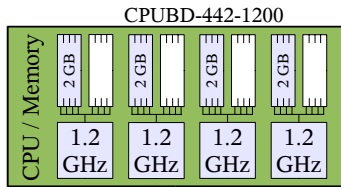

Back

Front

Sun Fire 12K Server

| Domain | Use | CPUs | Memory | Usable Disk |
|--------------|------------|-----------|--------------|---------------|
| A | Production | 12 | 24 GB | 290 GB* |
| B | Production | 8 | 16 GB | 608 GB* |
| C | Production | 8 | 16 GB | 524 GB* |
| D | Production | 8 | 16 GB | 276 GB* |
| Total | | 36 | 72 GB | 1.8 TB |

*has mirror of same size for backup

Back

Front

Storage Conectivity

Domain A

Domain B

Site Plan

Parts for Sun Fire 15K & 12K Servers

1.2 GHz

1050 MHz

PCI Slot Options

Memory Modules

7053A 7051A 7056A

SCSI Cables

HD68 - HD68

X3810A
HD68-HD68
4 meters