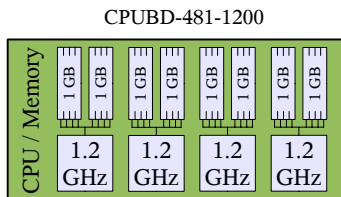

*has mirror of same size for backup

Back

Front

Storage Conectivity

Domain A

Domain B

Site Plan

Parts for Sun Fire 15K & 12K Servers

1.2 GHz

1050 MHz

PCI Slot Options

Memory Modules

7053A 7051A 7056A

SCSI Cables

HD68 - HD68

X3810A
HD68-HD68
4 meters