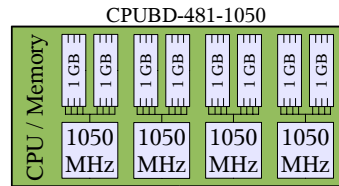

Back

Front

Sun Fire 12K Server

| Domain | Use | CPUs | Memory | Usable Disk |
|--------------|------------|-----------|--------------|---------------|
| A | Production | 12 | 24 GB | 290 GB* |
| B | Production | 8 | 16 GB | 608 GB* |
| C | Production | 8 | 16 GB | 524 GB* |
| D | Production | 8 | 16 GB | 276 GB* |
| Total | | 36 | 72 GB | 1.8 TB |

*has mirror of same size for backup

Back

Front

Storage Conectivity

Domain A

Domain B

Site Plan

Parts for Sun Fire 15K & 12K Servers

1.2 GHz

1050 MHz

PCI Slot Options

Memory Modules

7053A 7051A 7056A

SCSI Cables

HD68 - HD68

X3810A
HD68-HD68
4 meters