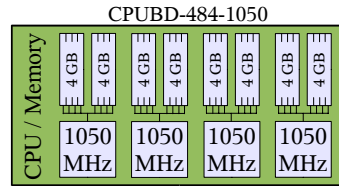

Back

Front

Sun Fire 12K Server

| Domain | Use | CPUs | Memory | Usable Disk |
|--------------|------------|-----------|--------------|---------------|
| A | Production | 12 | 24 GB | 290 GB* |
| B | Production | 8 | 16 GB | 608 GB* |
| C | Production | 8 | 16 GB | 524 GB* |
| D | Production | 8 | 16 GB | 276 GB* |
| Total | | 36 | 72 GB | 1.8 TB |

*has mirror of same size for backup

Back

Front

Storage Conectivity

Domain A

Domain B

Site Plan

Parts for Sun Fire 15K & 12K Servers

1.2 GHz

1050 MHz

PCI Slot Options

Memory Modules

7053A 7051A 7056A

SCSI Cables

HD68 - HD68

X3810A
HD68-HD68
4 meters