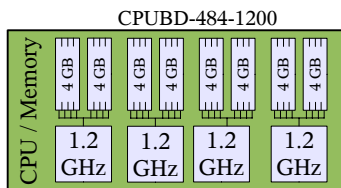

Back

Front

Sun Fire 12K Server

| Domain | Use | CPUs | Memory | Usable Disk |
|--------------|------------|-----------|--------------|---------------|
| A | Production | 12 | 24 GB | 290 GB* |
| B | Production | 8 | 16 GB | 608 GB* |
| C | Production | 8 | 16 GB | 524 GB* |
| D | Production | 8 | 16 GB | 276 GB* |
| Total | | 36 | 72 GB | 1.8 TB |

*has mirror of same size for backup

Back

Front

Storage Conectivity

Domain A

Domain B

Site Plan

Parts for Sun Fire 15K & 12K Servers

1.2 GHz

1050 MHz

PCI Slot Options

Memory Modules

7053A 7051A 7056A

SCSI Cables

HD68 - HD68

X3810A
HD68-HD68
4 meters