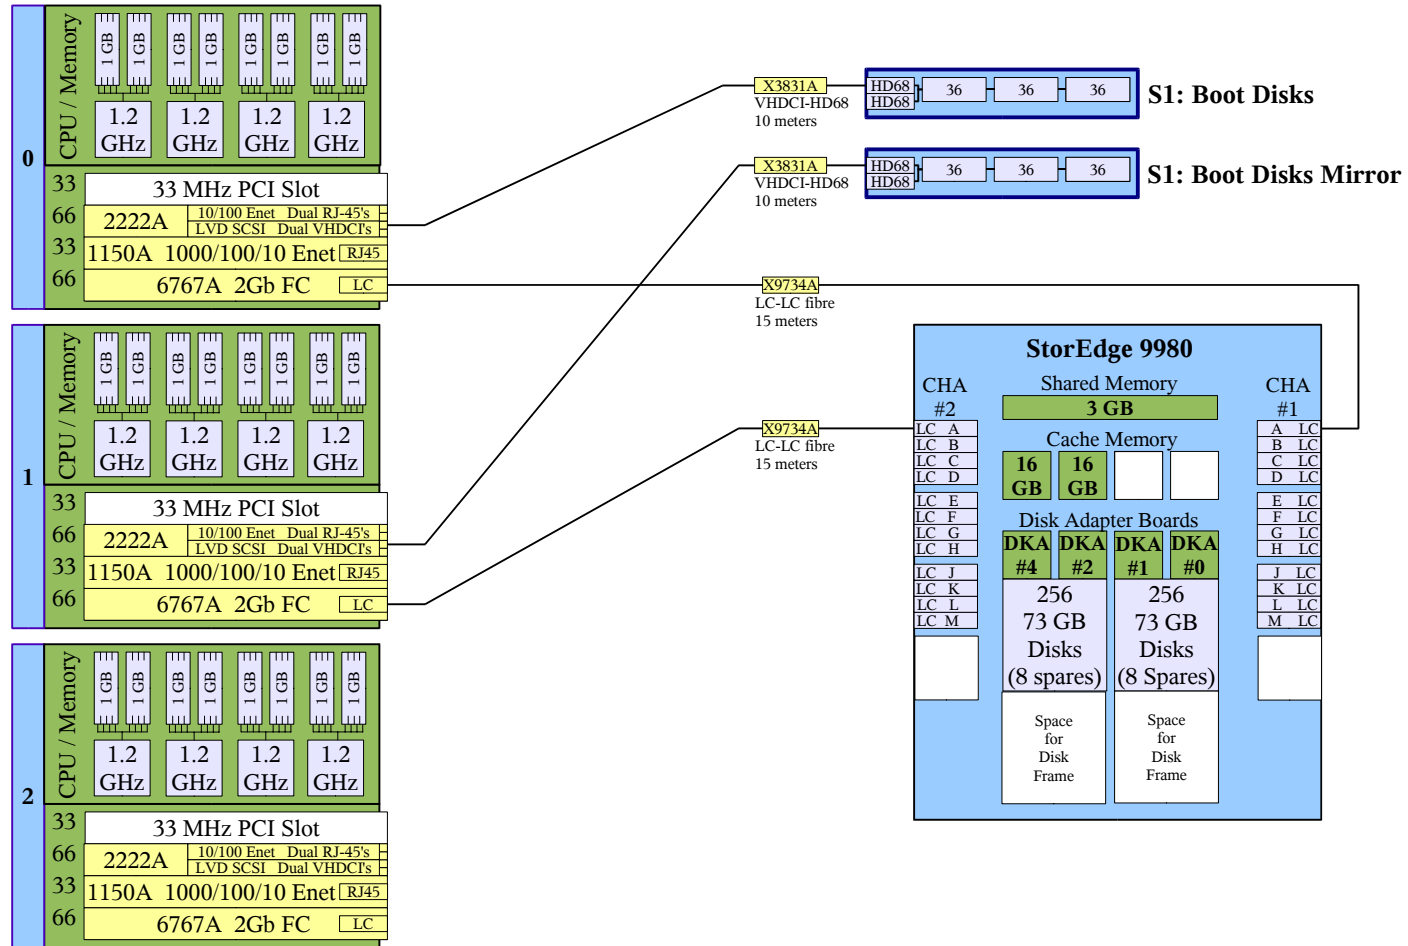

*has mirror of same size for backup

Back

Front

Storage Conectivity

Domain A

Domain B

Site Plan

Parts for Sun Fire 15K & 12K Servers

1.2 GHz

1050 MHz

PCI Slot Options

Memory Modules

7053A 7051A 7056A

SCSI Cables

HD68 - HD68

X3810A
HD68-HD68
4 meters

X979A
HD68-HD68
12 meters

VHDCI - HD68

X3830A
VHDCI-HD68
4 meters

X3831A
VHDCI-HD68
10 meters

VHDCI - VHDCI

X3830B
VHDCI-VHDCI
4 meters

X3831B
VHDCI-VHDCI
10 meters

Fibre Cables

SC - SC Fibre

X9715A
SC-SC fibre
5 meters

X978A
SC-SC fibre
15 meters

X9735A
SC-SC fibre
25 meters

SC - LC Fibre

X9723A
SC-LC fibre
5 meters

X9724A
SC-LC fibre
15 meters

X9735A
SC-LC fibre
25 meters