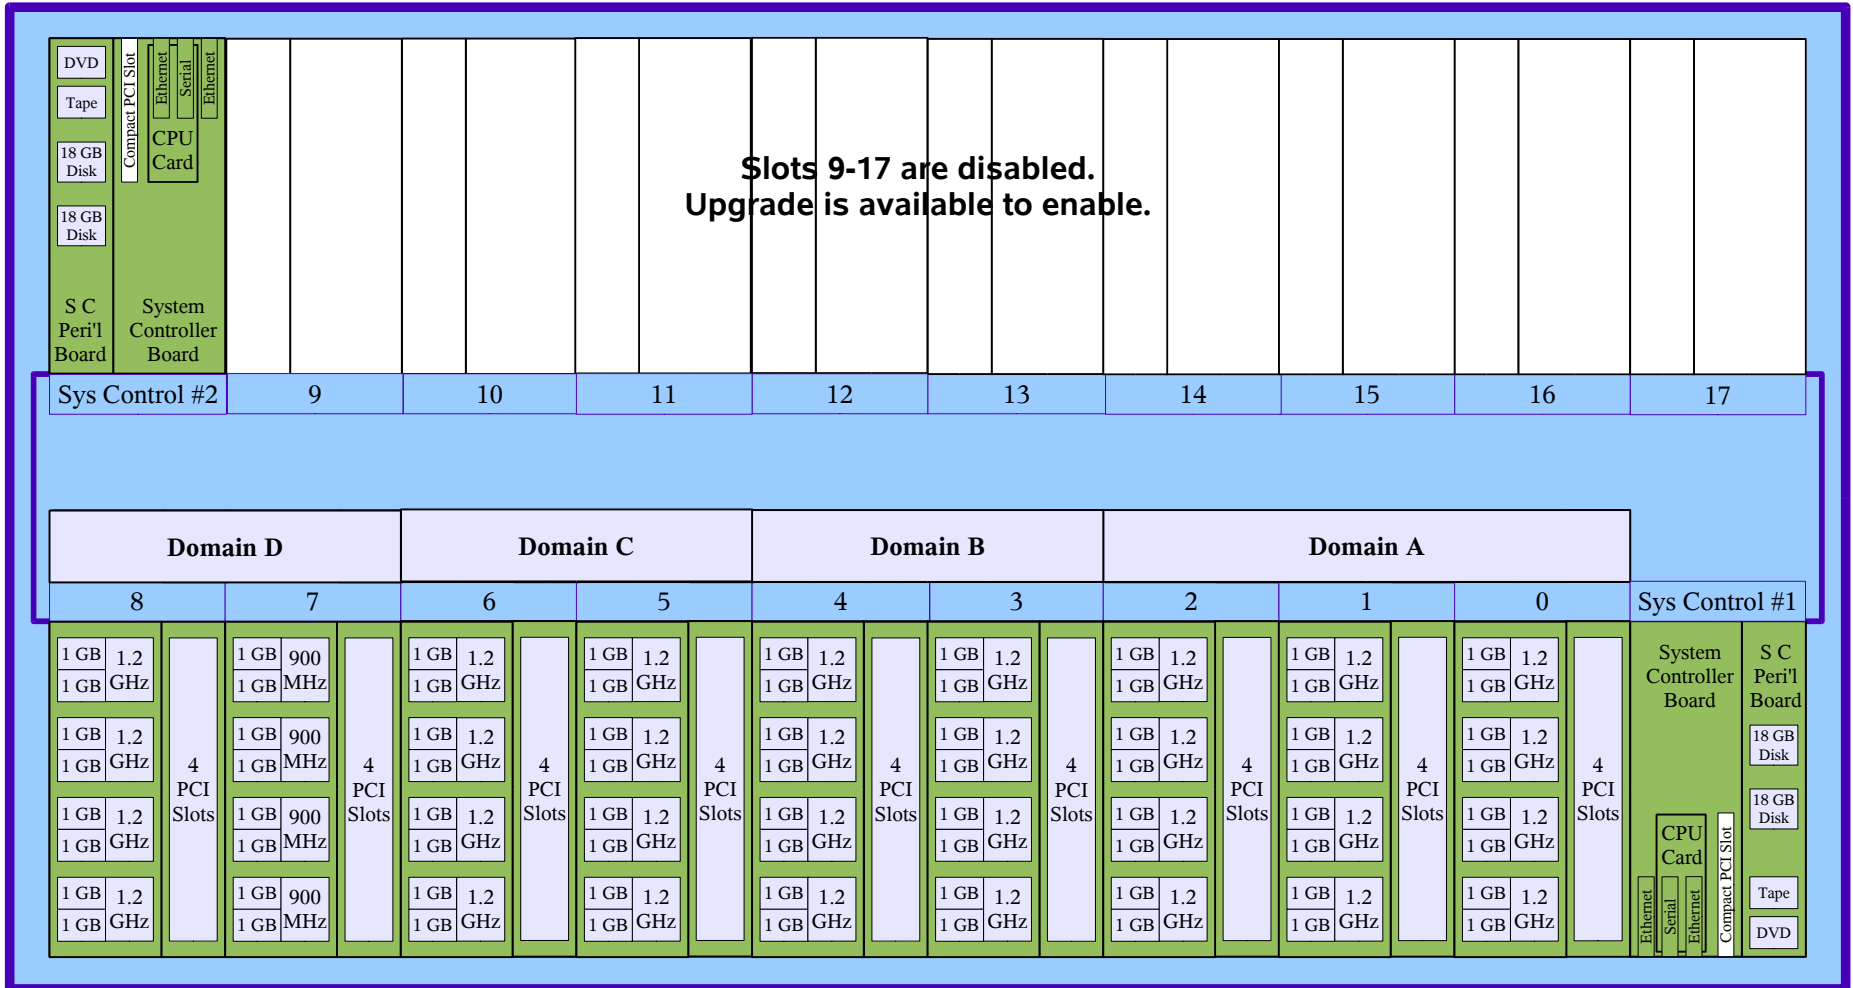

Sun Fire 12K Server

Domain	Use	CPUs	Memory	Usable Disk
A	Production	12	24 GB	290 GB*
B	Production	8	16 GB	608 GB*
C	Production	8	16 GB	524 GB*
D	Production	8	16 GB	276 GB*
Total		36	72 GB	1.8 TB

*has mirror of same size for backup

Back

Front