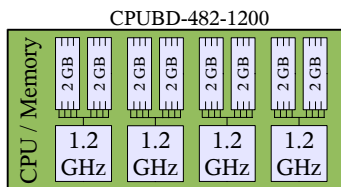

Back

Front

Sun Fire 12K Server

| Domain | Use | CPUs | Memory | Usable Disk |
|--------------|------------|-----------|--------------|---------------|
| A | Production | 12 | 24 GB | 290 GB* |
| B | Production | 8 | 16 GB | 608 GB* |
| C | Production | 8 | 16 GB | 524 GB* |
| D | Production | 8 | 16 GB | 276 GB* |
| Total | | 36 | 72 GB | 1.8 TB |

*has mirror of same size for backup

Back

Front

Storage Conectivity

Domain A

Domain B

Site Plan

Parts for Sun Fire 15K & 12K Servers

1.2 GHz

1050 MHz

PCI Slot Options

Memory Modules

7053A 7051A 7056A

SCSI Cables

HD68 - HD68

X3810A
HD68-HD68
4 meters