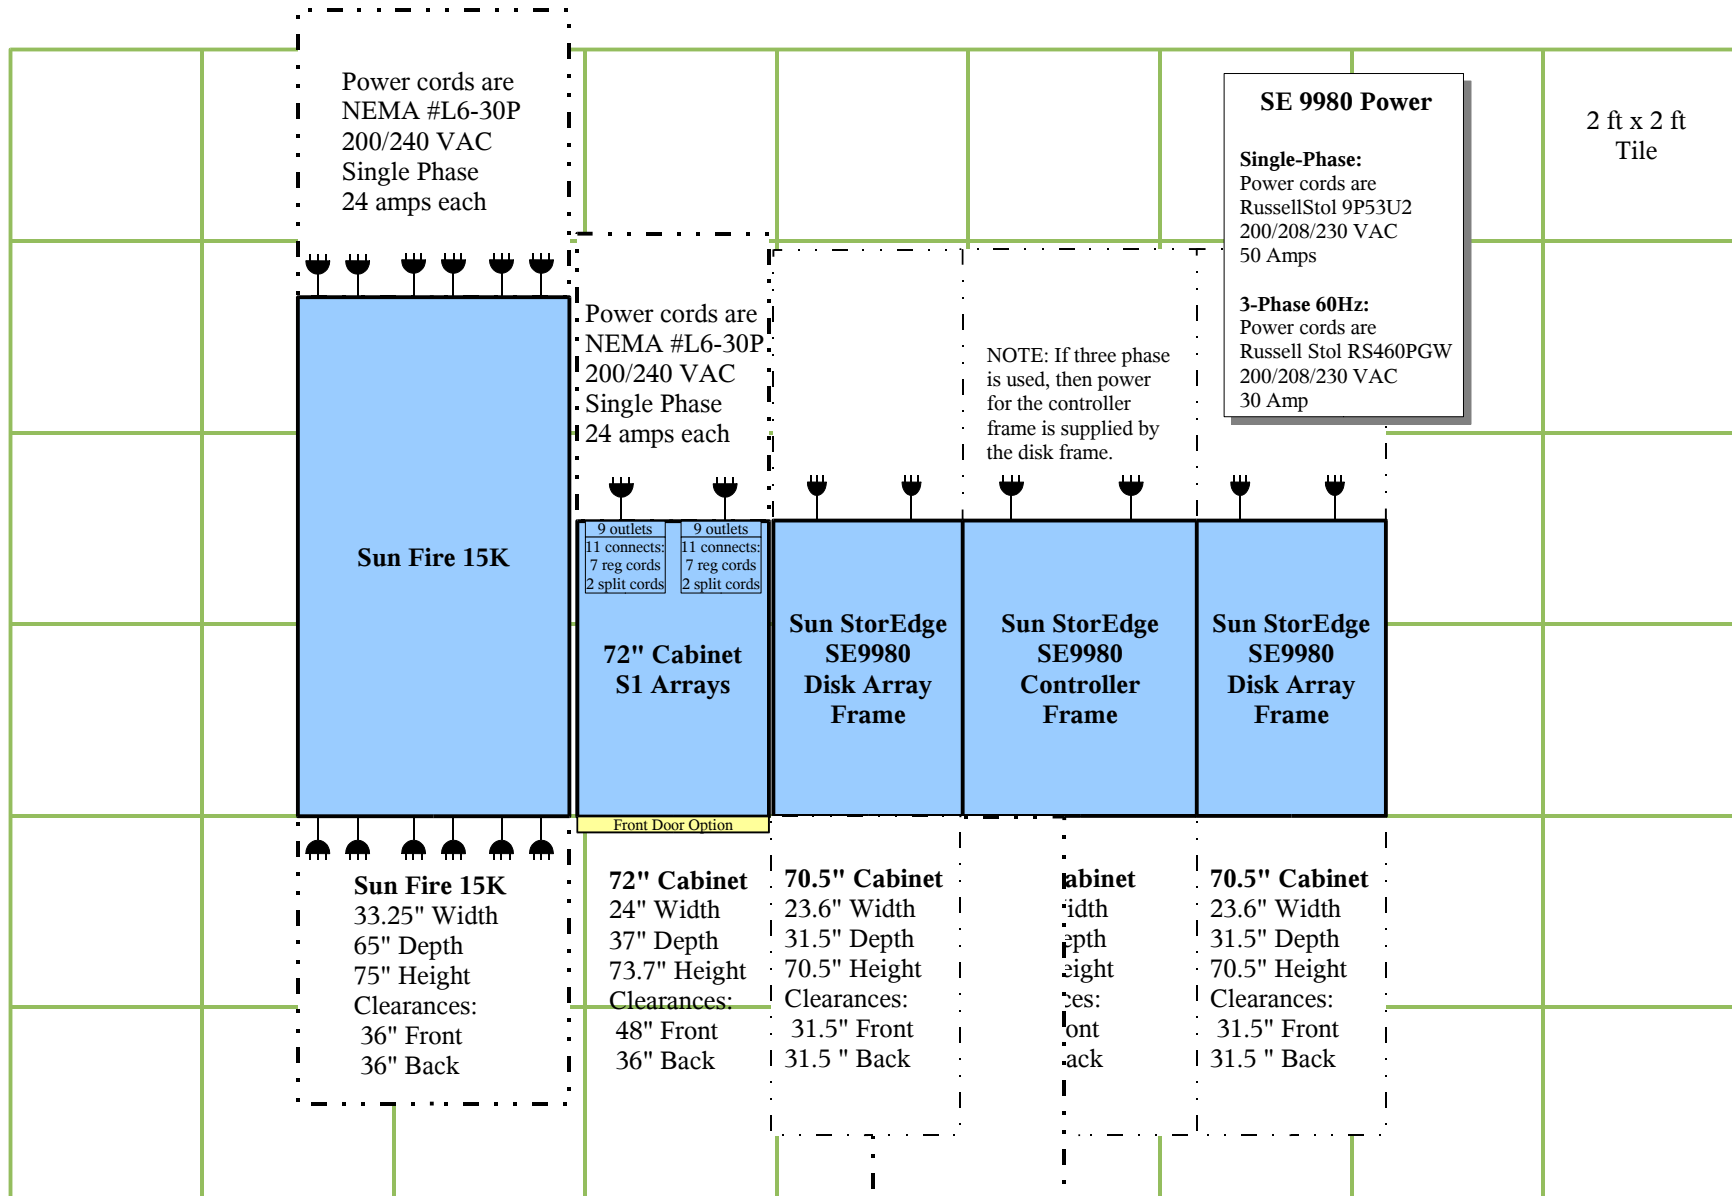

*has mirror of same size for backup

Back

Front

Storage Conectivity

Domain A

Domain B

Site Plan

Parts for Sun Fire 15K & 12K Servers

SC - SC Fibre

X9715A
SC-SC fibre
5 meters

X978A
SC-SC fibre
15 meters

X9735A
SC-SC fibre
25 meters

SC - LC Fibre

X9723A
SC-LC fibre
5 meters

X9724A
SC-LC fibre
15 meters

X9735A
SC-LC fibre
25 meters