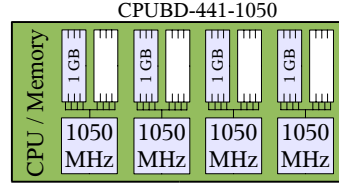

Back

Front

Sun Fire 12K Server

| Domain | Use | CPUs | Memory | Usable Disk |
|--------------|------------|-----------|--------------|---------------|
| A | Production | 12 | 24 GB | 290 GB* |
| B | Production | 8 | 16 GB | 608 GB* |
| C | Production | 8 | 16 GB | 524 GB* |
| D | Production | 8 | 16 GB | 276 GB* |
| Total | | 36 | 72 GB | 1.8 TB |

*has mirror of same size for backup

Back

Front

Storage Conectivity

Domain A

Domain B

Site Plan

Parts for Sun Fire 15K & 12K Servers

1.2 GHz

1050 MHz

PCI Slot Options

Memory Modules

7053A 7051A 7056A

SCSI Cables

HD68 - HD68

X3810A
HD68-HD68
4 meters