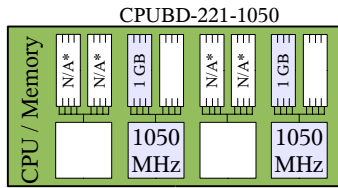

Back

Front

Sun Fire 12K Server

| Domain | Use | CPUs | Memory | Usable Disk |
|--------------|------------|-----------|--------------|---------------|
| A | Production | 12 | 24 GB | 290 GB* |
| B | Production | 8 | 16 GB | 608 GB* |
| C | Production | 8 | 16 GB | 524 GB* |
| D | Production | 8 | 16 GB | 276 GB* |
| Total | | 36 | 72 GB | 1.8 TB |

*has mirror of same size for backup

Back

Front

Storage Conectivity

Domain A

Domain B

Site Plan

Parts for Sun Fire 15K & 12K Servers

1.2 GHz

1050 MHz

PCI Slot Options

Memory Modules

7053A 7051A 7056A

SCSI Cables

HD68 - HD68

X3810A
HD68-HD68
4 meters